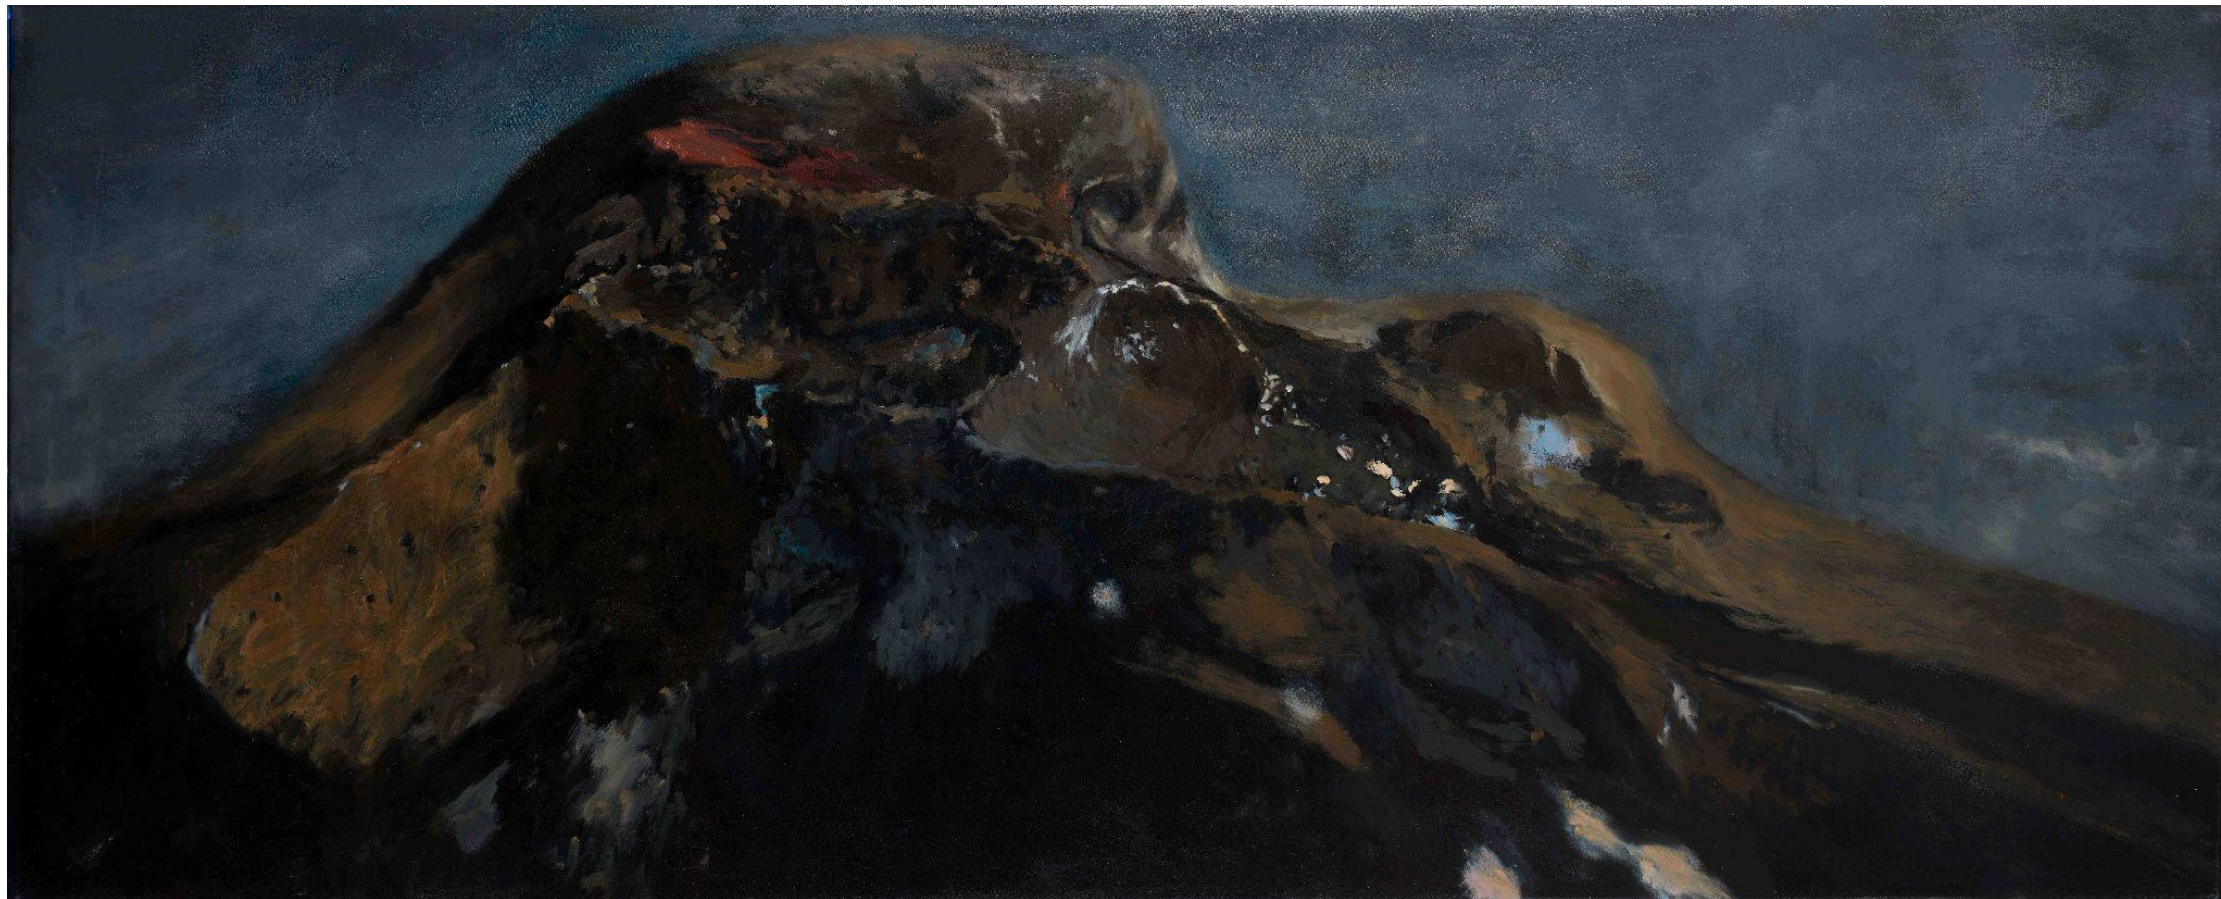

KEVIN ROBERTSON | 2022

art Collective^{WA}

KEVIN ROBERTSON |
Father and Daughter,
1998, oil on linen, 132 x
113cm | \$7200

KEVIN ROBERTSON |
Gotham Staircase, 1998,
oil on canvas, 94.5 x
126cm | \$5600

KEVIN ROBERTSON |
Light Effect, 2009, oil on
linen, 60 x 44.5cm |
\$1800

KEVIN ROBERTSON | (L-R)
Eclipse III, 2018, oil on canvas, 30.5
x 30.5 cm | \$950

KEVIN ROBERTSON |
Morning Moon II, 2022, oil on
canvas, 30 x 30cm | \$950

KEVIN ROBERTSON | *Dark
Crescent Moon*, 2022, oil on
canvas, 90 x 90cm | \$3800

KEVIN ROBERTSON | *Mare Crisium*, 2018, oil on canvas,
121.5 x 301.5cm | \$12,500

KEVIN ROBERTSON | (L-R)

*Interior with Grey-Scale
Painting, 2014, oil on
linen, 120 x 90cm | \$5200*

*Deep Hall Views,
Heathcote, 2018, oil on
canvas, 176 x 70cm |
\$5800*