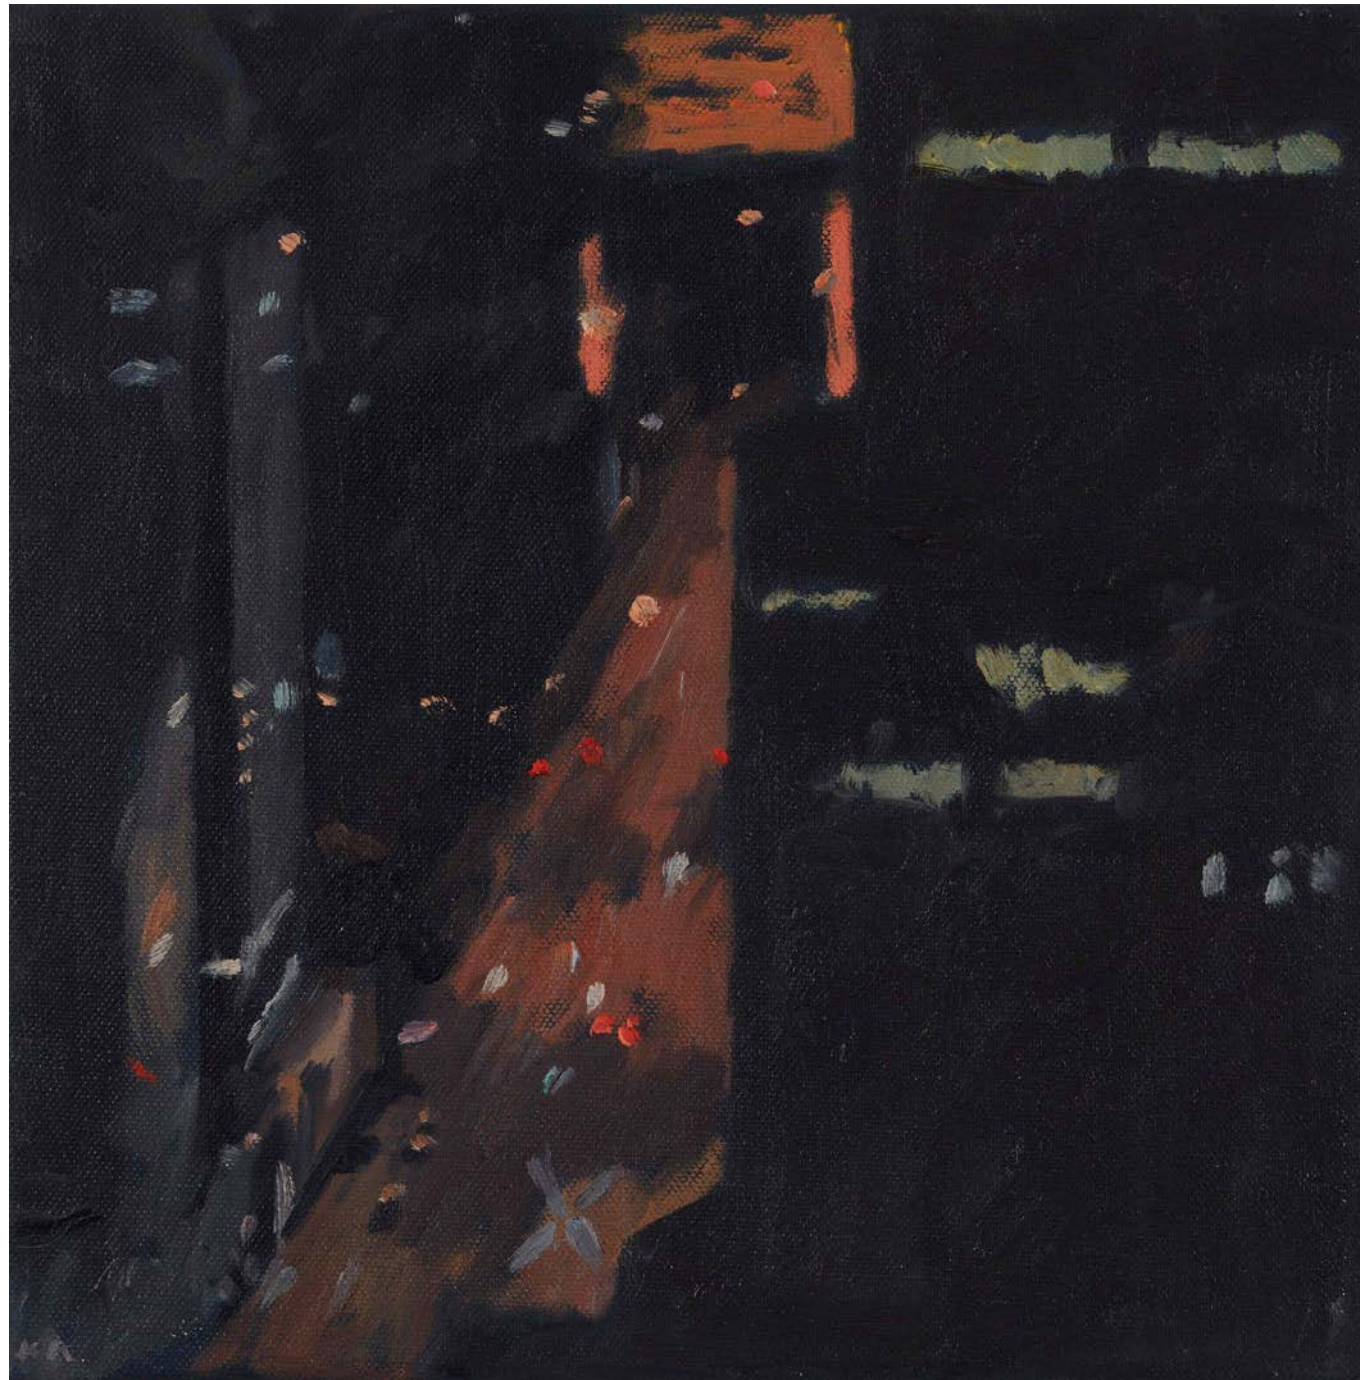

KEVIN ROBERTSON | 2022

art Collective^{WA}

KEVIN ROBERTSON |
Father and Daughter,
1998, oil on linen, 132 x
113cm | \$7200

KEVIN ROBERTSON |
Gotham Staircase, 1998,
oil on canvas, 94.5 x
126cm | \$5600

KEVIN ROBERTSON |
Light Effect, 2009, oil on
linen, 60 x 44.5cm |
\$1800

KEVIN ROBERTSON |
Clouds with Feint
Rainbow, 2010, oil on
board, 45 x 50 cm | \$1800

KEVIN ROBERTSON | *St
Georges Terrace, Night,*
2010, oil on canvas, 30.5 x
30.5cm | \$950

KEVIN ROBERTSON |
*Venus with Refracted
Light (Study)*, 2011, oil on
linen, 30.5 x 36 cm |
\$1600

KEVIN ROBERTSON |
Grey-scale Painting I,
2014, acrylic on canvas,
120 x 120cm | \$6000

KEVIN ROBERTSON |
*Satellite Dish, Munt
Street*, 2020, oil on
canvas, 76 x 102cm |
\$3800

KEVIN ROBERTSON | (L-R)
Jupiter and Moons, 2018, oil on
canvas, 30.5 x 30.5 cm | \$950

KEVIN ROBERTSON | (L-R)
Eclipse III, 2018, oil on canvas, 30.5
x 30.5 cm | \$950

KEVIN ROBERTSON |
Morning Moon II, 2022, oil on
canvas, 30 x 30cm | \$950

KEVIN ROBERTSON | *Dark
Crescent Moon*, 2022, oil on
canvas, 90 x 90cm | \$3800