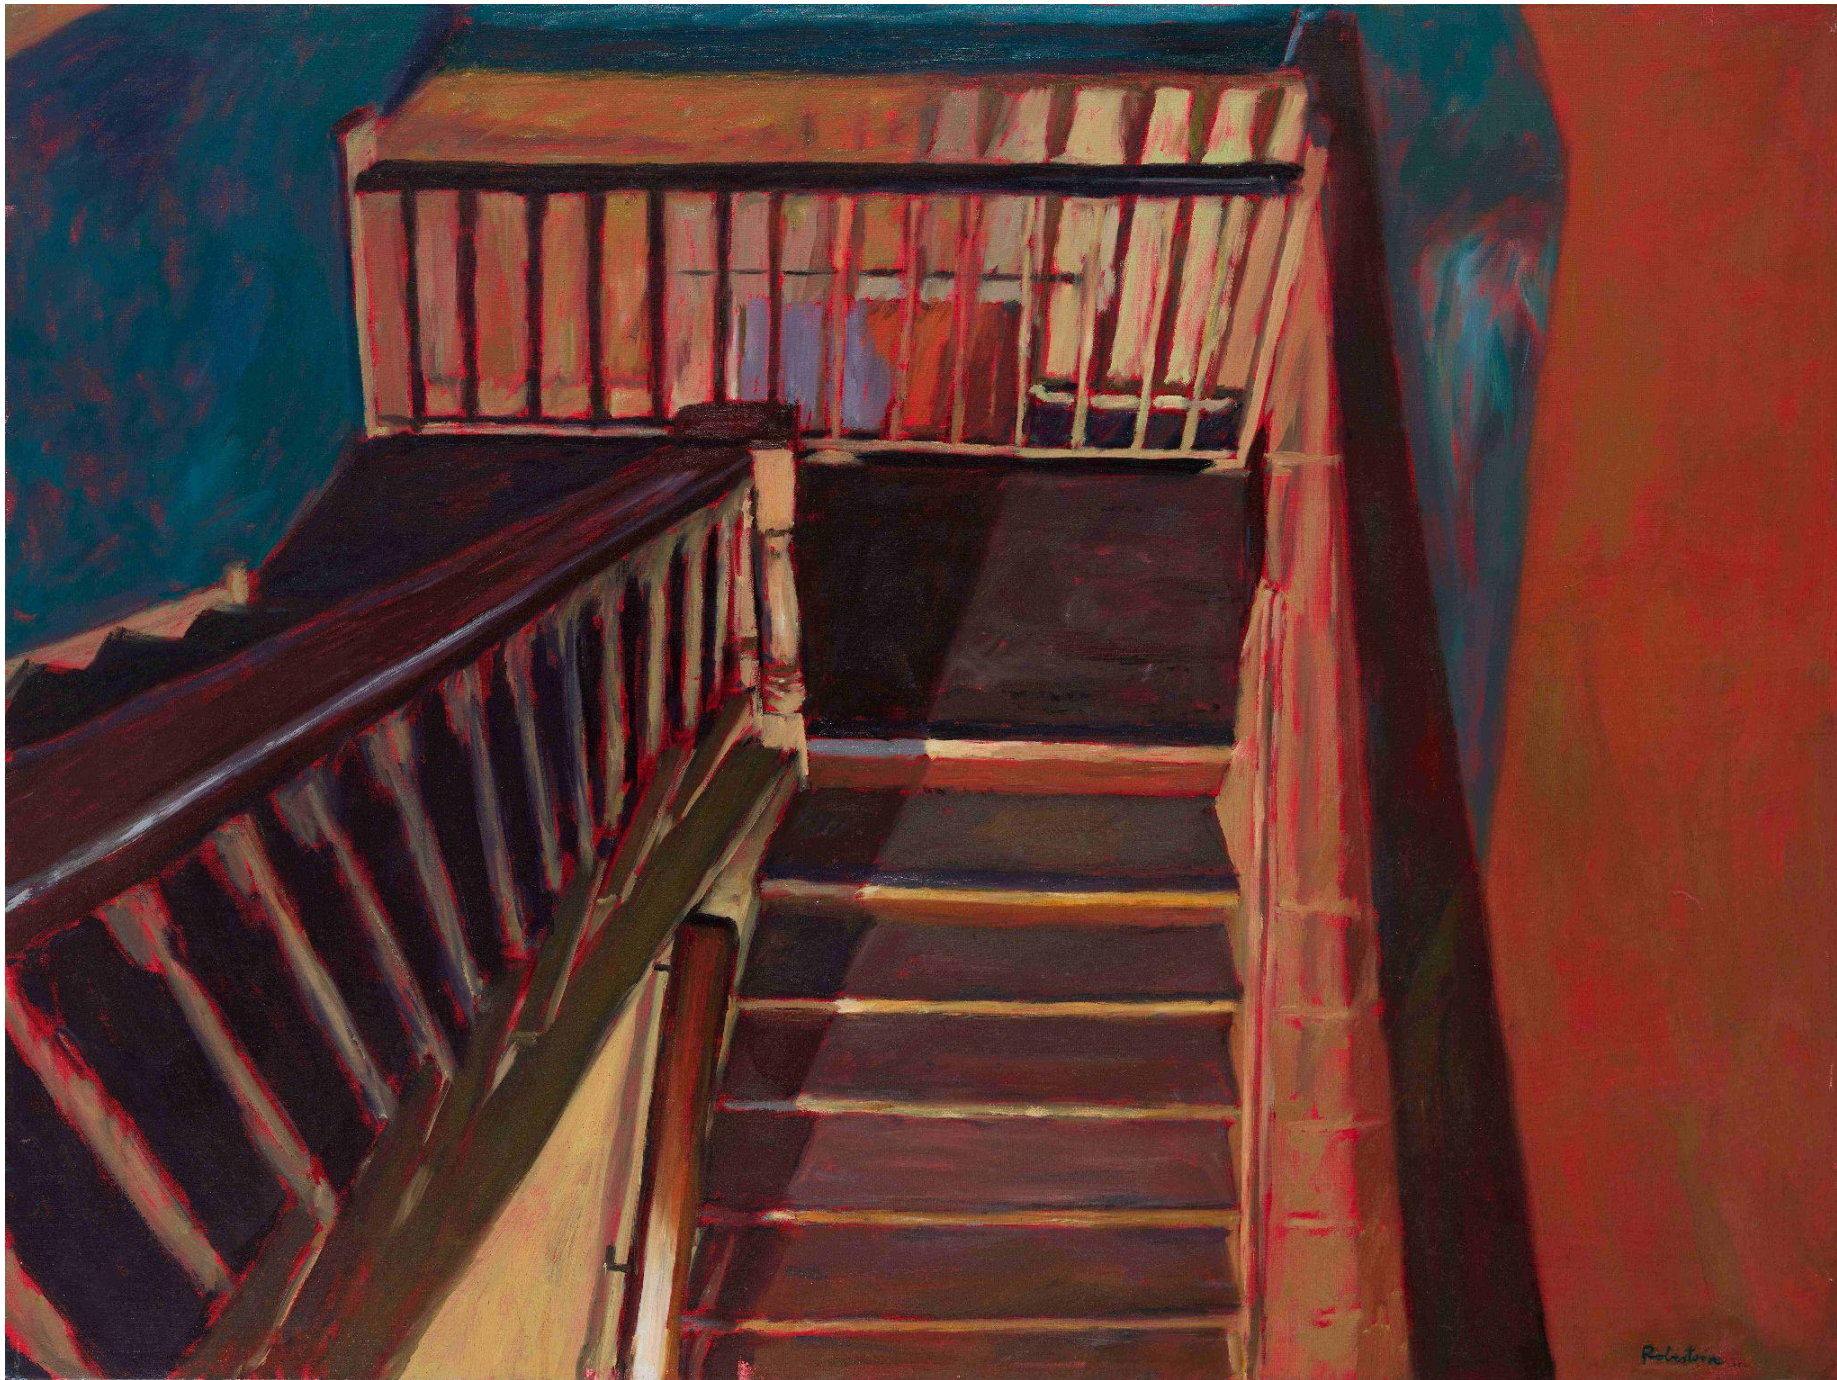

KEVIN ROBERTSON | 2022

art Collective^{WA}

KEVIN ROBERTSON |
Father and Daughter,
1998, oil on linen, 132 x
113cm | \$7200

KEVIN ROBERTSON |
Gotham Staircase, 1998,
oil on canvas, 94.5 x
126cm | \$5600

KEVIN ROBERTSON |
Light Effect, 2009, oil on
linen, 60 x 44.5cm |
\$1800

KEVIN ROBERTSON |
Clouds with Feint
Rainbow, 2010, oil on
board, 45 x 50 cm | \$1800

KEVIN ROBERTSON | *St
Georges Terrace, Night,*
2010, oil on canvas, 30.5 x
30.5cm | \$950

KEVIN ROBERTSON |
*Venus with Refracted
Light (Study)*, 2011, oil on
linen, 30.5 x 36 cm |
\$1600

KEVIN ROBERTSON |
Grey-scale Painting I,
2014, acrylic on canvas,
120 x 120cm | \$6000

KEVIN ROBERTSON |
*Satellite Dish, Munt
Street*, 2020, oil on
canvas, 76 x 102cm |
\$3800

KEVIN ROBERTSON | (L-R)
Jupiter and Moons, 2018, oil on
canvas, 30.5 x 30.5 cm | \$950

KEVIN ROBERTSON | (L-R)
Eclipse III, 2018, oil on canvas, 30.5
x 30.5 cm | \$950

KEVIN ROBERTSON |
Morning Moon II, 2022, oil on
canvas, 30 x 30cm | \$950

KEVIN ROBERTSON | *Dark
Crescent Moon*, 2022, oil on
canvas, 90 x 90cm | \$3800