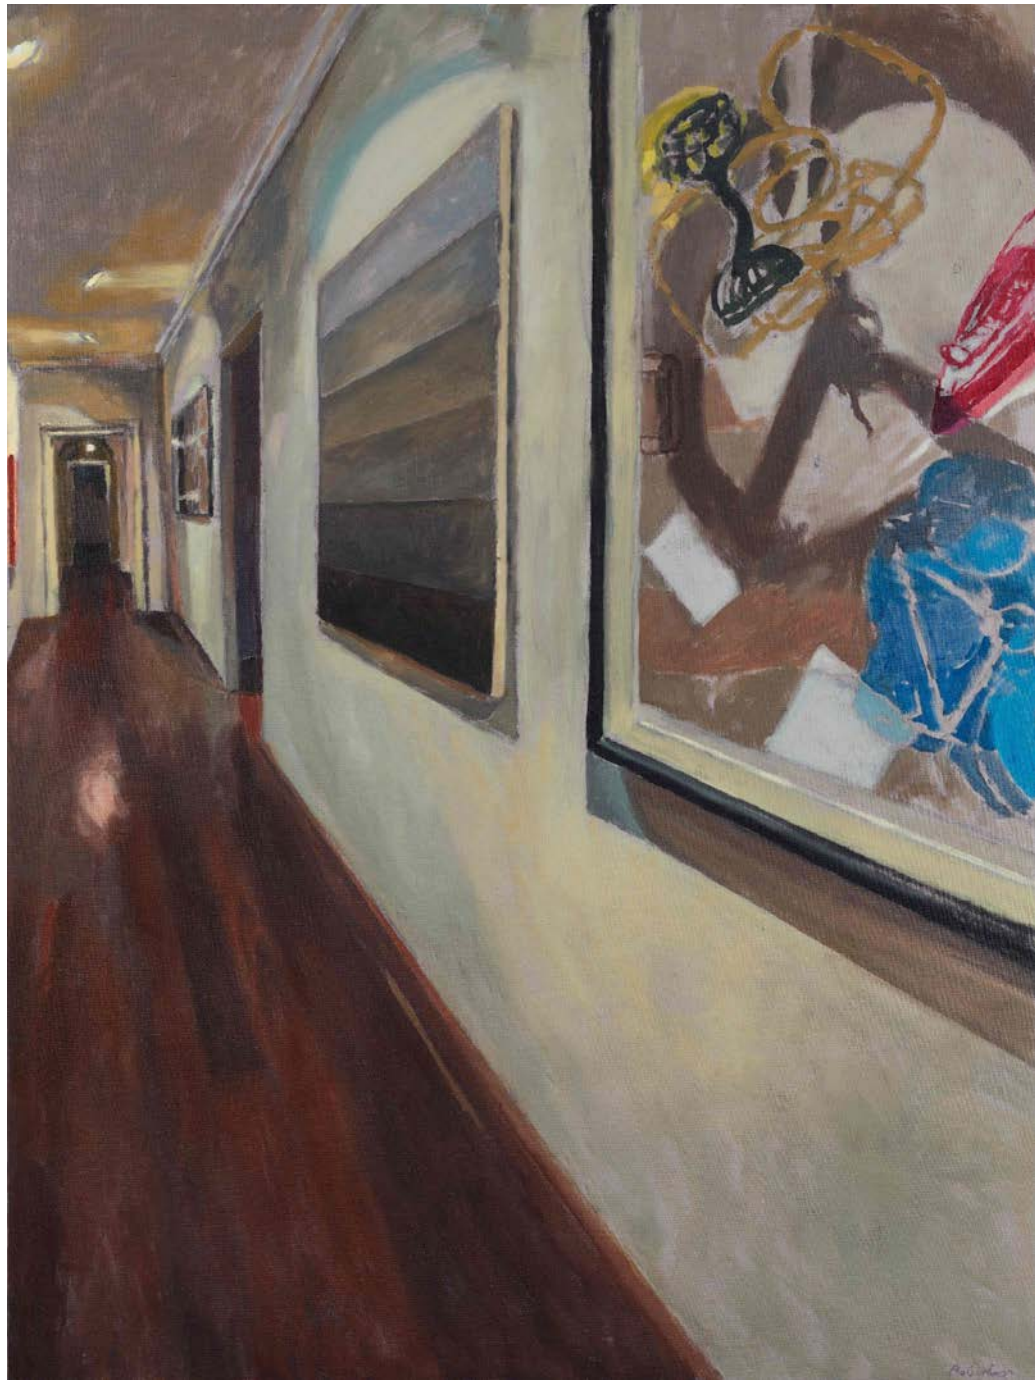

KEVIN ROBERTSON | 2022

art Collective^{WA}

KEVIN ROBERTSON |
Father and Daughter,
1998, oil on linen, 132 x
113cm | \$7200

KEVIN ROBERTSON |
Gotham Staircase, 1998,
oil on canvas, 94.5 x
126cm | \$5600

KEVIN ROBERTSON |
Light Effect, 2009, oil on
linen, 60 x 44.5cm |
\$1800

KEVIN ROBERTSON |
Clouds with Feint
Rainbow, 2010, oil on
board, 45 x 50 cm | \$1800

KEVIN ROBERTSON | *St
Georges Terrace, Night,*
2010, oil on canvas, 30.5 x
30.5cm | \$950

KEVIN ROBERTSON |
*Venus with Refracted
Light (Study)*, 2011, oil on
linen, 30.5 x 36 cm |
\$1600

KEVIN ROBERTSON | (L-R)
Eclipse III, 2018, oil on canvas, 30.5
x 30.5 cm | \$950

KEVIN ROBERTSON |
Morning Moon II, 2022, oil on
canvas, 30 x 30cm | \$950

KEVIN ROBERTSON | *Dark
Crescent Moon*, 2022, oil on
canvas, 90 x 90cm | \$3800

KEVIN ROBERTSON | *Mare Crisium*, 2018, oil on canvas,
121.5 x 301.5cm | \$12,500

KEVIN ROBERTSON | (L-R)

*Interior with Grey-Scale
Painting, 2014, oil on
linen, 120 x 90cm | \$5200*

*Deep Hall Views,
Heathcote, 2018, oil on
canvas, 176 x 70cm |
\$5800*