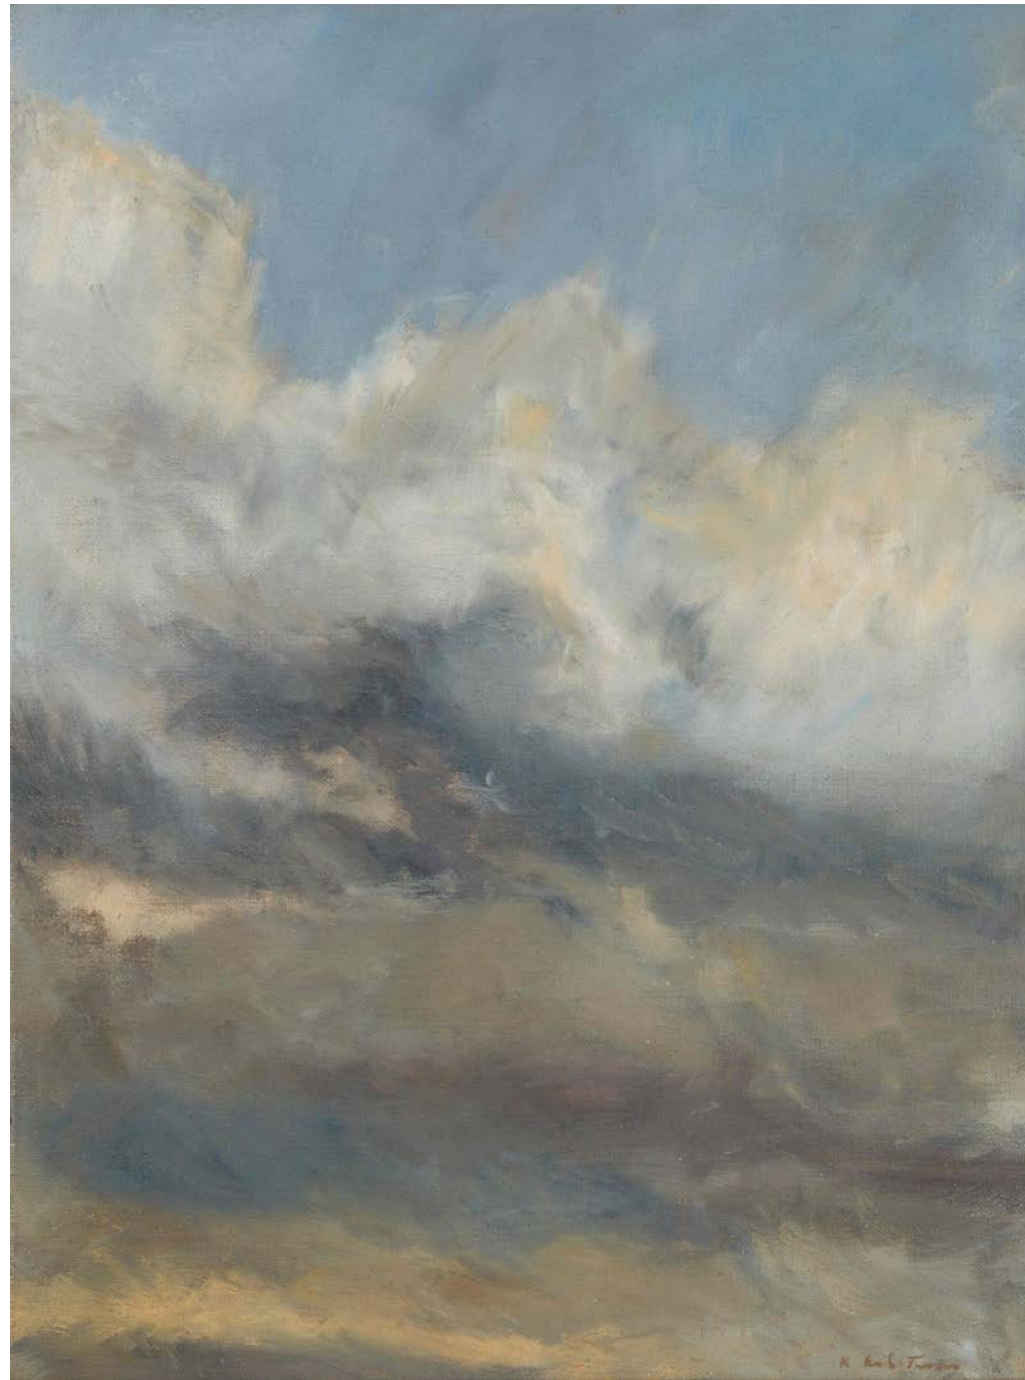

KEVIN ROBERTSON | 2022

art Collective^{WA}

KEVIN ROBERTSON |
Father and Daughter,
1998, oil on linen, 132 x
113cm | \$7200

KEVIN ROBERTSON |
Gotham Staircase, 1998,
oil on canvas, 94.5 x
126cm | \$5600

KEVIN ROBERTSON |
Light Effect, 2009, oil on
linen, 60 x 44.5cm |
\$1800

KEVIN ROBERTSON |
Clouds with Feint
Rainbow, 2010, oil on
board, 45 x 50 cm | \$1800

KEVIN ROBERTSON | *St
Georges Terrace, Night,*
2010, oil on canvas, 30.5 x
30.5cm | \$950

KEVIN ROBERTSON |
*Venus with Refracted
Light (Study)*, 2011, oil on
linen, 30.5 x 36 cm |
\$1600

KEVIN ROBERTSON |
Grey-scale Painting I,
2014, acrylic on canvas,
120 x 120cm | \$6000

KEVIN ROBERTSON |
*Satellite Dish, Munt
Street*, 2020, oil on
canvas, 76 x 102cm |
\$3800

KEVIN ROBERTSON | (L-R)
Jupiter and Moons, 2018, oil on
canvas, 30.5 x 30.5 cm | \$950