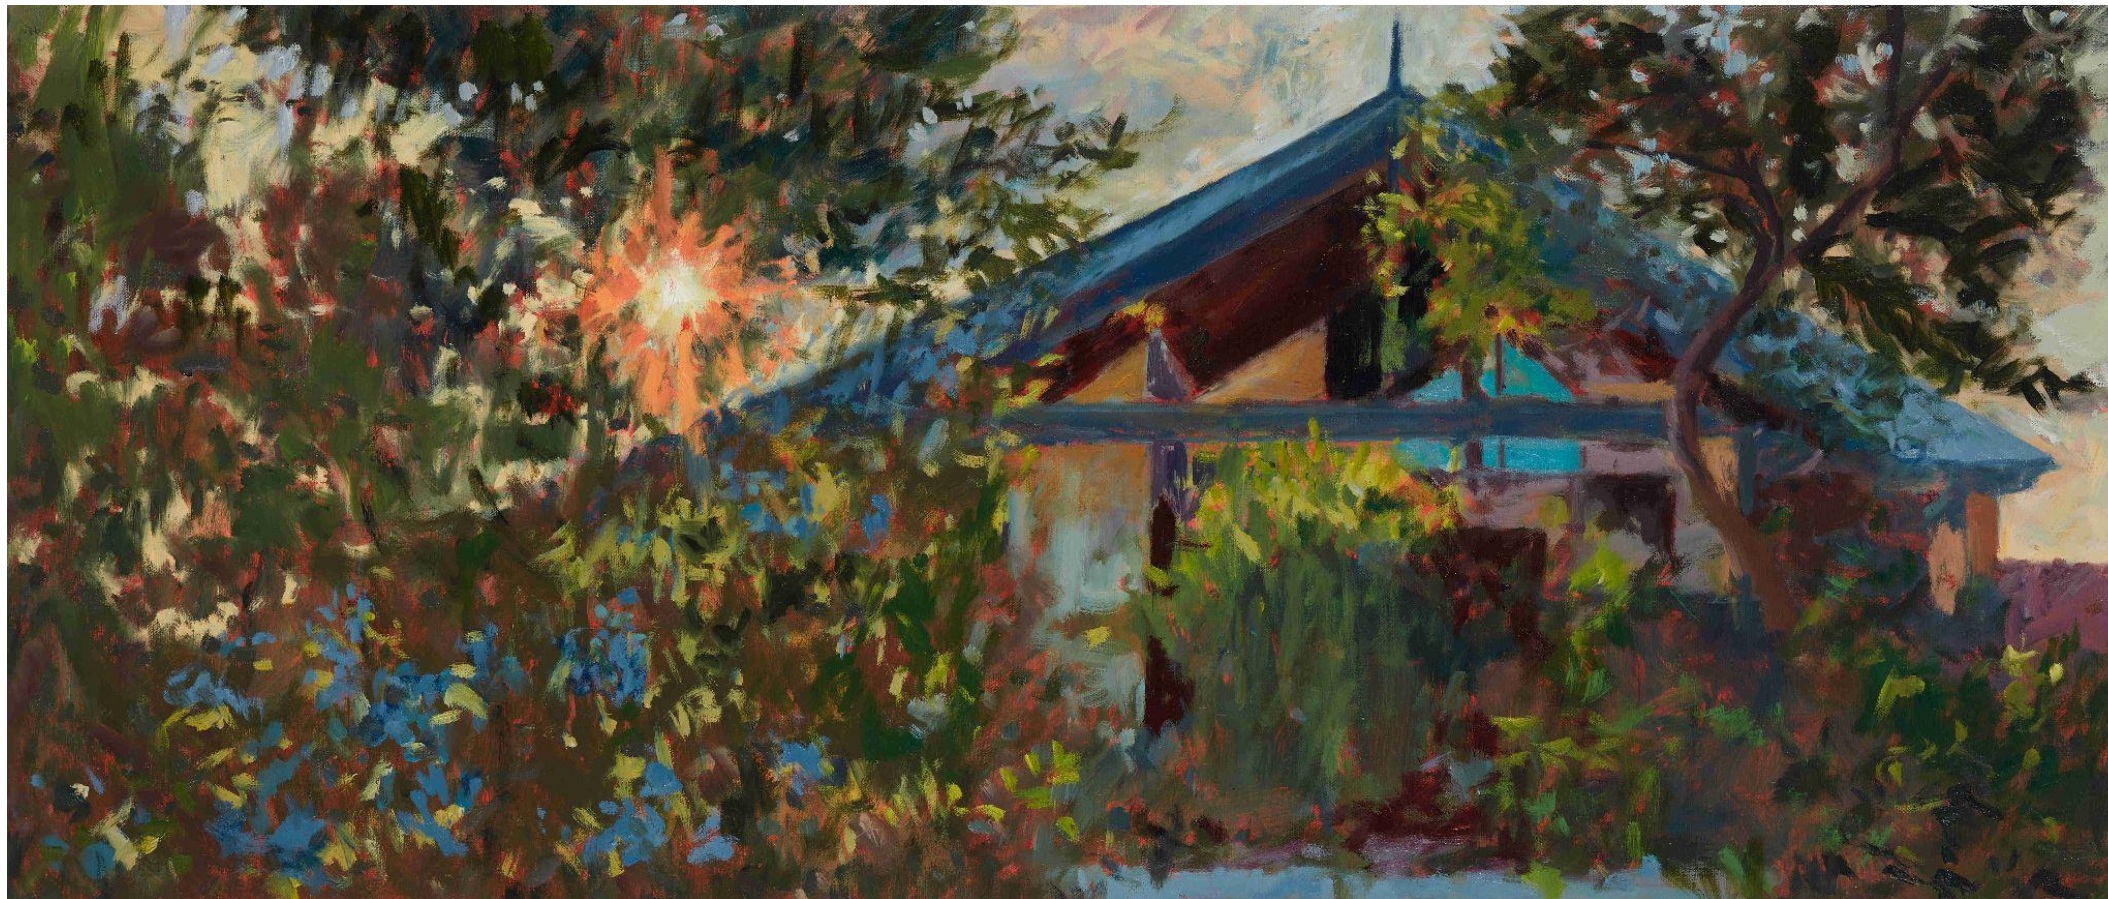

KEVIN ROBERTSON |
*Self-Portrait from Black
Glass, 2022, oil on canvas,
41 x 16.5cm | $900*

KEVIN ROBERTSON | *Afternoon Light Rays*, 2020, oil on linen, 43.5 x 102cm
| $2800