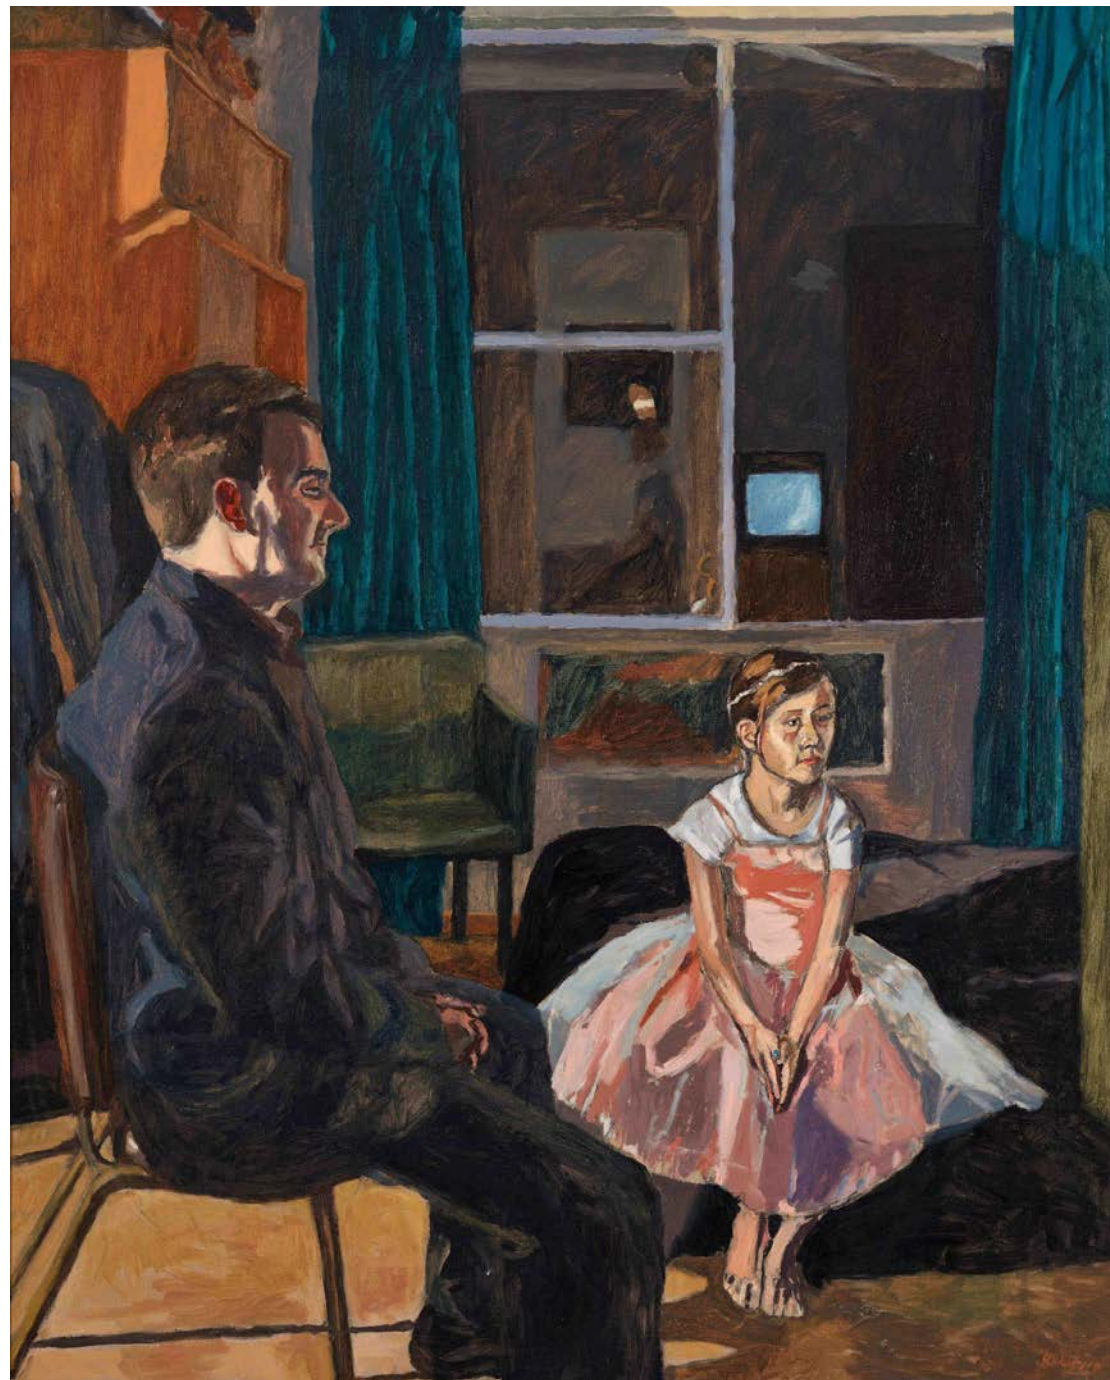

KEVIN ROBERTSON | 2022

art Collective^{WA}

KEVIN ROBERTSON |
Father and Daughter,
1998, oil on linen, 132 x
113cm | \$7200

KEVIN ROBERTSON |
Gotham Staircase, 1998,
oil on canvas, 94.5 x
126cm | \$5600

KEVIN ROBERTSON |
Light Effect, 2009, oil on
linen, 60 x 44.5cm |
\$1800

KEVIN ROBERTSON |
Clouds with Feint
Rainbow, 2010, oil on
board, 45 x 50 cm | \$1800

KEVIN ROBERTSON | *St
Georges Terrace, Night,*
2010, oil on canvas, 30.5 x
30.5cm | \$950

KEVIN ROBERTSON |
*Venus with Refracted
Light (Study)*, 2011, oil on
linen, 30.5 x 36 cm |
\$1600